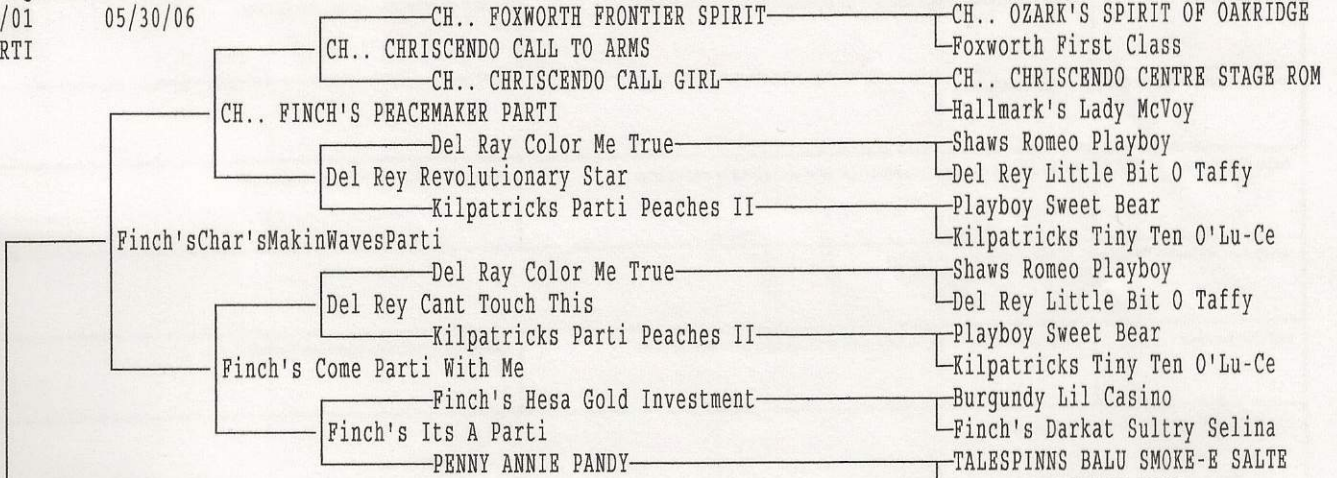

FINCH'S POMERANIANS  
 28453 530th Avenue  
 KELLEY, IA  
 50134

Sire:

Pedigree of:

Finch's High Roller Parti  
 TR518669/01 05/30/06  
 BLACK PARTI

Dam:

I Hereby Certify That To  
 The Best Of My Knowledge  
 This Pedigree Is Correct.